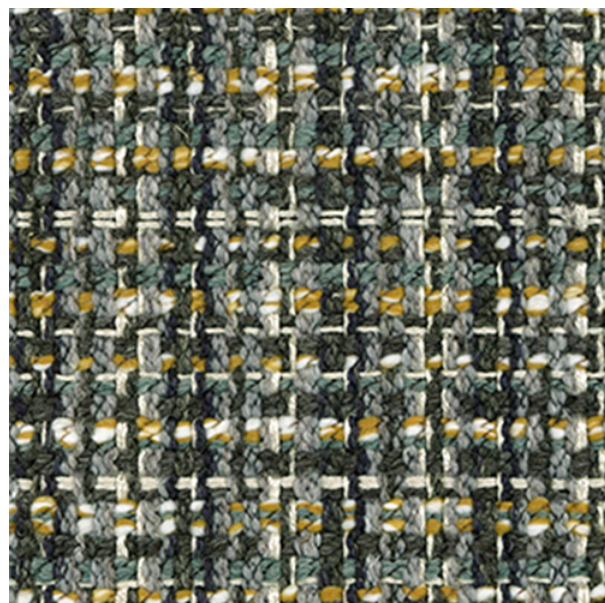

TECHNICAL SPECIFICATION

SKU CODE: M1227

BOOK NAME: Chelsea

BOOK NUMBER: MOD13

Live Better

YORK

FURNISHING FABRICS SINCE 1988

Brand: York

Care Instructions:

Colors Available: Grey

Composition: 9% Linen 10% Wool 32% Acrylic 49% Polyester

Design: Texture

Quality: Jacquard

Usage: Upholstery

Width: 140 CM

GSM: 817

GLM: 1144

Martindale Cycle: >100000

Special Finish: Passes The Usa Nfpa 260 Class 1 (ufac) And Cal 117-se And Bs5852 Source 0

York can assure you that all its products are in accordance with the industrial textile standards. Each of our products is designed/produced to serve its purpose. We can assure you that each shipment is of premium quality. Be it fabric, leather or wall covering, York assures high quality for all its products when properly installed and maintained within the appropriate environments using appropriate cleaning methods.

THE FIRST ISO CERTIFIED FURNISHING
FABRIC DISTRIBUTOR IN THE MIDDLE
EAST

Office 161, Dubai Textile City, Al Awir, Dubai, UAE
+971 4 364 9675 (YORK)

sales@astyork.com

www.astyork.com

The Largest Stockist in the Middle East and Africa of

sunbrella®

RAYMAKERS
TEXTILE & CURTAIN SPECIALISTS

Serge Ferrari

DICKSON®
innovative textiles for your world

FOREST
DRAPERY HARDWARE

SYMPHONY
MILLS