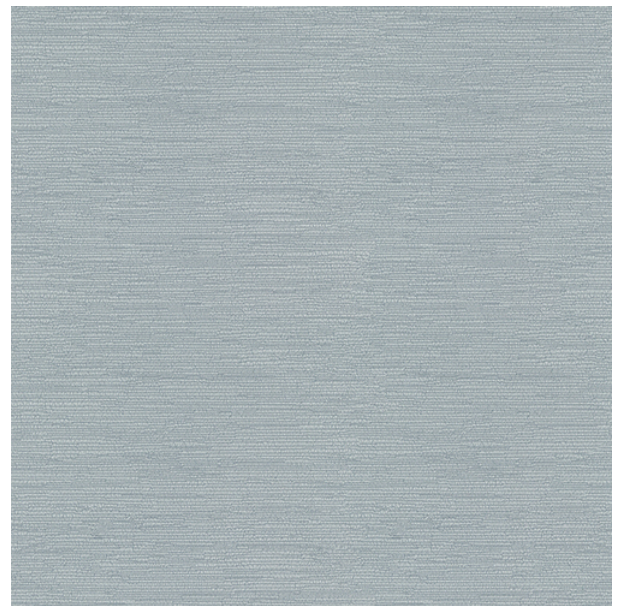

Live Better

YORK
FURNISHING FABRICS SINCE 1988

TECHNICAL SPECIFICATION

SKU CODE: M1216

BOOK NAME: Chelsea

BOOK NUMBER: MOD13

Brand: York

Care Instructions: 

Colors Available: Blue

Composition: 100% Polyester

Design: Texture

Horizontal Pattern Repeat: 37 Cm

Quality: Jacquard

Usage: Drapery Soft Upholstery

Vertical Pattern Repeat: 48 Cm

Width: 140 CM

GSM: 220

GLM: 308

Martindale Cycle: 25000

Special Finish: Passes The Usa Nfpa 260 Class 1 (ufac)
And Cal 117-se And Bs5852 Source 0

York can assure you that all its products are in accordance with the industrial textile standards. Each of our products is designed/produced to serve its purpose. We can assure you that each shipment is of premium quality. Be it fabric, leather or wall covering, York assures high quality for all its products when properly installed and maintained within the appropriate environments using appropriate cleaning methods.