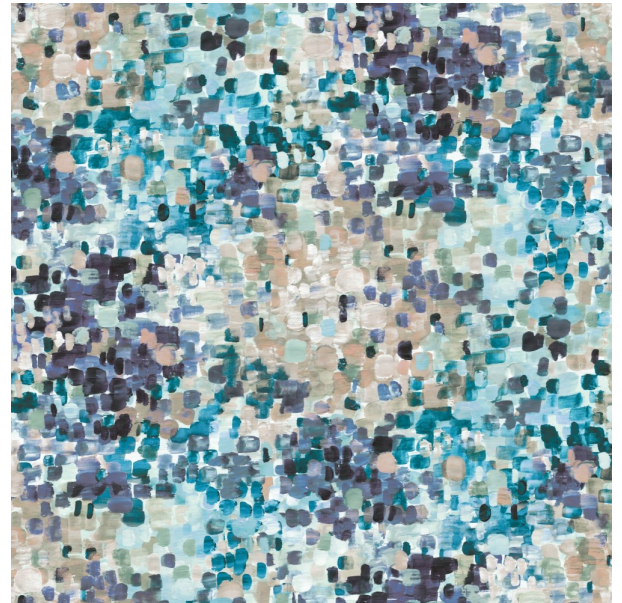

Live Better

YORK

FURNISHING FABRICS SINCE 1988

TECHNICAL SPECIFICATION

SKU CODE: MA1325

BOOK NAME: Maison Sloane

BOOK NUMBER: MA-XVII

Brand: York

Care Instructions:

Colors Available: Blue

Composition: 10% Polyester 90% Cotton

Design: Abstract

Horizontal Pattern Repeat: 69 Cm

Quality: Velvet

Usage: Upholstery

Vertical Pattern Repeat: 64 Cm

Width: 140 CM

GSM: 450

GLM: 630

Martindayle Cycle: 100000

York can assure you that all its products are in accordance with the industrial textile standards. Each of our products is designed/produced to serve its purpose. We can assure you that each shipment is of premium quality. Be it fabric, leather or wall covering, York assures high quality for all its products when properly installed and maintained within the appropriate environments using appropriate cleaning methods.

THE FIRST ISO CERTIFIED FURNISHING
FABRIC DISTRIBUTOR IN THE MIDDLE
EAST

Office 161, Dubai Textile City, Al Awir, Dubai, UAE
+971 4 364 9675 (YORK)

sales@astyork.com

www.astyork.com

The Largest Stockist in the Middle East and Africa of

sunbrella®

DICKSON®
innovative textiles for your world

RAYMAKERS
TEXTILE DESIGNER TEXTILE MILL

FOREST
DRAPERY HARDWARE

Serge Ferrari

SYMPHONY
MILLS