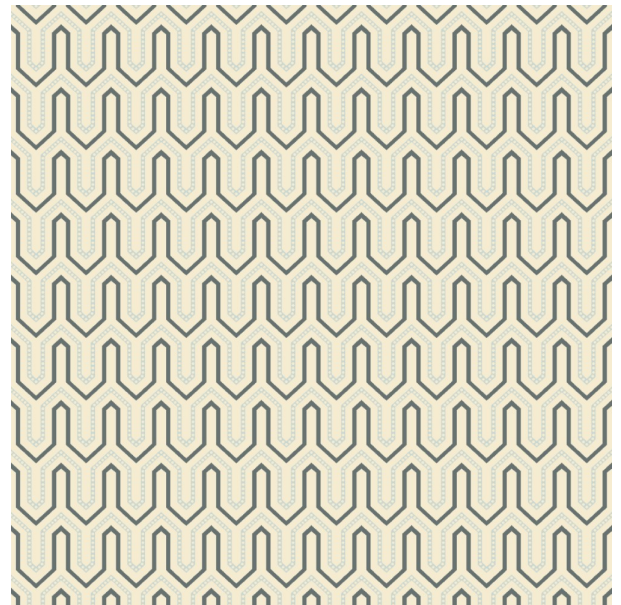

TECHNICAL SPECIFICATION

SKU CODE: M1135

BOOK NAME: Dover

BOOK NUMBER: MOD11

Brand: York

Care Instructions:

Colors Available: Grey

Composition: 100% Polyester

Design: Geometric

Horizontal Pattern Repeat: 3 Cm

Quality: Jacquard

Usage: Curtains Drapery Upholstery

Vertical Pattern Repeat: 4 Cm

Width: 140 CM

GSM: 313

GLM: 438

Martindale Cycle: 30000

Live Better

YORK

FURNISHING FABRICS SINCE 1988

York can assure you that all its products are in accordance with the industrial textile standards. Each of our products is designed/produced to serve its purpose. We can assure you that each shipment is of premium quality. Be it fabric, leather or wall covering, York assures high quality for all its products when properly installed and maintained within the appropriate environments using appropriate cleaning methods.

THE FIRST ISO CERTIFIED FURNISHING
FABRIC DISTRIBUTOR IN THE MIDDLE
EAST

Office 161, Dubai Textile City, Al Awir, Dubai, UAE
+971 4 364 9675 (YORK)

sales@astyork.com

www.astyork.com

The Largest Stockist in the Middle East and Africa of

sunbrella®

DICKSON®
innovative textiles for your world

RAYMAKERS
TEXTILE & CURTAIN SPECIALISTS

FOREST
DRAPERY HARDWARE

Serge Ferrari

SYMPHONY
MILLS