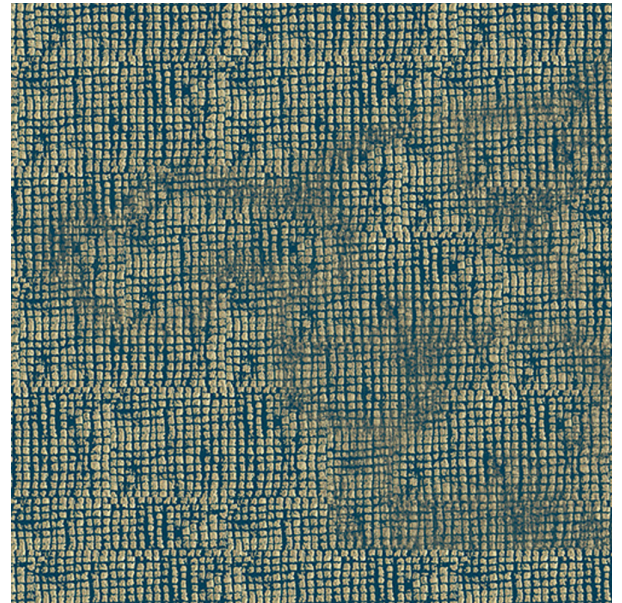

TECHNICAL SPECIFICATION

SKU CODE: ES616

BOOK NAME: Essentials-vii

BOOK NUMBER: ES-VII

Brand: York

Care Instructions:     

Colors Available: Green

Composition: 100% Polyester

Design: Texture

Horizontal Pattern Repeat: 18.8

Quality: Velvet

Usage: Drapery Soft Upholstery

Vertical Pattern Repeat: 9.5

Width: 140 CM

GSM: 438

GLM: 613

Martindale Cycle: 55000

Special Finish: Can Be Made Fr Upon Request With Moq

Live Better

YORK

FURNISHING FABRICS SINCE 1988

York can assure you that all its products are in accordance with the industrial textile standards. Each of our products is designed/produced to serve its purpose. We can assure you that each shipment is of premium quality. Be it fabric, leather or wall covering, York assures high quality for all its products when properly installed and maintained within the appropriate environments using appropriate cleaning methods.