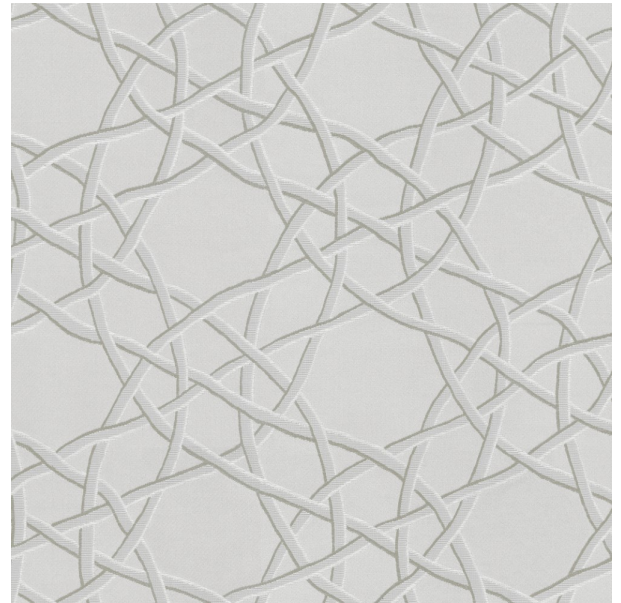

Live Better

YORK
FURNISHING FABRICS SINCE 1988

TECHNICAL SPECIFICATION

SKU CODE: MA861

BOOK NAME: Maison Slate

BOOK NUMBER: MA-XII

Brand: York

Care Instructions: 

Colors Available: Beige

Composition: 23% Cotton 54% Polyester 23% Rayon

Design: Abstract

Horizontal Pattern Repeat: 37 Cm

Quality: Jacquard

Usage: Curtains Drapery Soft Upholstery

Vertical Pattern Repeat: 35 Cm

Width: 145 CM

GSM: 270

GLM: 392

Martindayle Cycle: 25000

York can assure you that all its products are in accordance with the industrial textile standards. Each of our products is designed/produced to serve its purpose. We can assure you that each shipment is of premium quality. Be it fabric, leather or wall covering, York assures high quality for all its products when properly installed and maintained within the appropriate environments using appropriate cleaning methods.