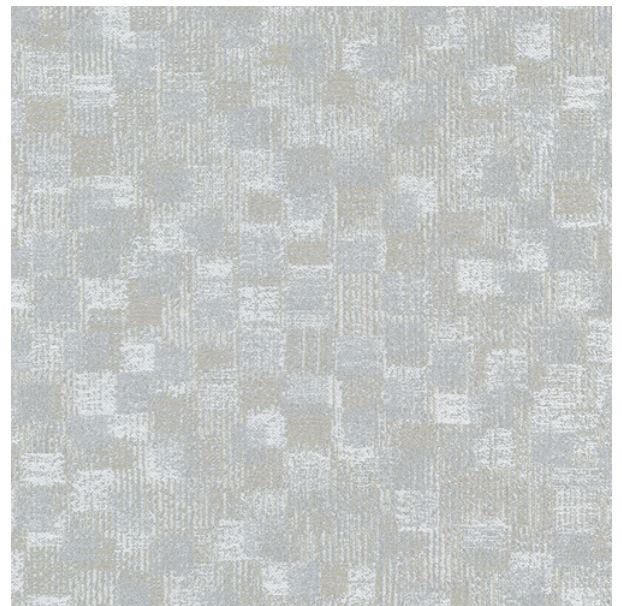

TECHNICAL SPECIFICATION

SKU CODE: M1217

BOOK NAME: Chelsea

BOOK NUMBER: MOD13

Brand: York

Care Instructions:     

Colors Available: Blue

Composition: 100% Polyester

Design: Geometric

Horizontal Pattern Repeat: 25

Quality: Jacquard

Usage: Drapery Soft Upholstery

Vertical Pattern Repeat: 23

Width: 140 CM

GSM: 300

GLM: 420

Martindale Cycle: 42000

Special Finish: Passes The Usa Nfpa 260 Class 1 (ufac)
And Cal 117-se And Bs5852 Source 0

York can assure you that all its products are in accordance with the industrial textile standards. Each of our products is designed/produced to serve its purpose. We can assure you that each shipment is of premium quality. Be it fabric, leather or wall covering, York assures high quality for all its products when properly installed and maintained within the appropriate environments using appropriate cleaning methods.