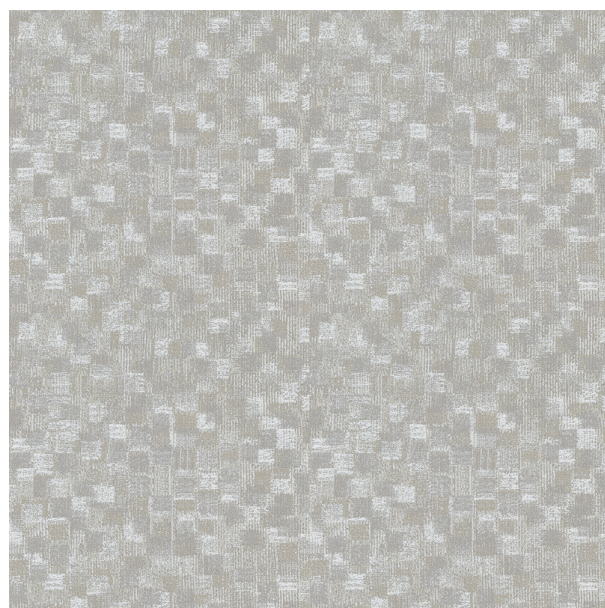

TECHNICAL SPECIFICATION

SKU CODE: ES393

BOOK NAME: Essentials-v

BOOK NUMBER: ES-V

Brand: York

Care Instructions:

Colors Available: Grey

Composition: 100% Polyester

Design: Geometric

Horizontal Pattern Repeat: 25

Quality: Jacquard

Usage: Drapery Soft Upholstery

Vertical Pattern Repeat: 23

Width: 140 CM

GSM: 300

GLM: 420

Martindale Cycle: 42000

Special Finish: Passes The Usa Nfpa 260 Class 1 (ufac)
And Cal 117-se And Bs5852 Source 0

York can assure you that all its products are in accordance with the industrial textile standards. Each of our products is designed/produced to serve its purpose. We can assure you that each shipment is of premium quality. Be it fabric, leather or wall covering, York assures high quality for all its products when properly installed and maintained within the appropriate environments using appropriate cleaning methods.

Live Better

YORK

FURNISHING FABRICS SINCE 1988

THE FIRST ISO CERTIFIED FURNISHING
FABRIC DISTRIBUTOR IN THE MIDDLE
EAST

Office 161, Dubai Textile City, Al Awir, Dubai, UAE
+971 4 364 9675 (YORK)

sales@astyork.com

www.astyork.com

The Largest Stockist in the Middle East and Africa of

sunbrella®

DICKSON®
innovative textiles for your world

RAYMAKERS
TEXTILE & TEXTILE FINISHES

FOREST
DRAPERY HARDWARE

Serge Ferrari

SYMPHONY
MILLS